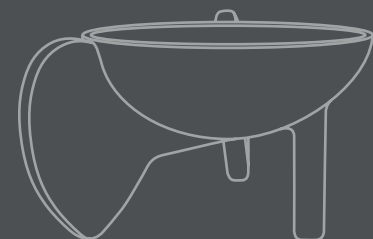

101

C O P E N H A G E N

WING BOWL MINI

It is all about gravity and a sense of floating through the air. Wing is a sculptural collection of bowls that makes one want to be lifted into thin air even though its presence is very much grounding as well.

The silhouette is made up of two wings and a single cylinder-shaped leg as a steady contrast and the bowl is casted in a lightweight fiber concrete. Use Wing as a container or as a stand-alone art piece on the table.

As it is a hand glazed natural product, the colours may vary slightly and it is not waterproof safe.

Designed by Kristian Sofus Hansen & Tommy Hyldahl

Product no: 214052

Type: Bowl - Indoor

Colour: Coffee

Material: Ceramic

Care instructions:

Use a soft dry cloth to clean the product.

Do not use household cleaners.

Not waterproof

Dimensions: L19 / W16 / H12 CM

Country of origin: CN

Product weight: 0,50 Kg

Packaging:

Dimensions: L27 / W23 / H19,5 CM

Total weight incl. product: 1,00 Kg

Number of parcels: 1

Material: Brown cardboard

19 CM

12 CM

16 CM