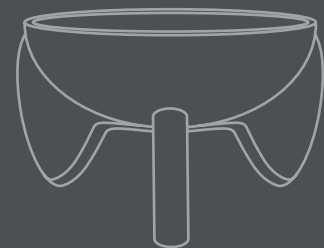

101

C O P E N H A G E N

WING BOWL MINI

It is all about gravity and a sense of floating through the air. Wing is a sculptural collection of bowls that makes one want to be lifted into thin air even though its presence is very much grounding as well.

The silhouette is made up of two wings and a single cylinder-shaped leg as a steady contrast and the bowl is casted in a lightweight fiber concrete. Use Wing as a container or as a stand-alone art piece on the table.

As it is a hand glazed natural product, the colours may vary slightly and it is not waterproof safe.

Designed by Kristian Sofus Hansen & Tommy Hyldahl

Product no: 214052

Type: Bowl - Indoor

Colour: Coffee

Material: Ceramic

Care instructions:

Use a soft dry cloth to clean the product.

Do not use household cleaners.

Not waterproof

Dimensions: L19 / W16 / H12 CM

Country of origin: CN

Product weight: 0,50 Kg

Packaging:

Dimensions: L27 / W23 / H19,5 CM

Total weight incl. product: 1,00 Kg

Number of parcels: 1

Material: Brown cardboard

19 CM

12 CM

16 CM